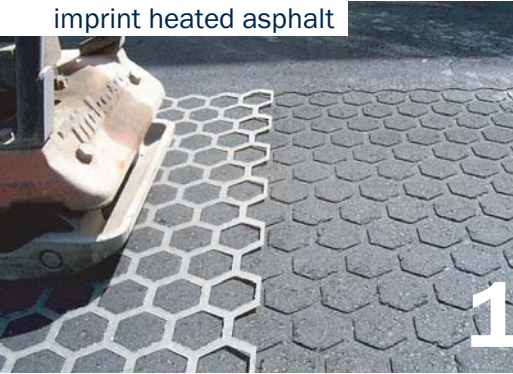

very SIMPLE

very fast INSTALLATION

- inlaid thermoplastic systems
- texturized asphalt
- custom logos for pavement
- engineering + design support

imprint heated asphalt

inset precut grids

heat-set the DuraTherm

## High Durability

Accelerated track test comparing wear characteristics of thermoplastic line stripe and inlaid thermoplastic

- fully ADA compliant
- "vibration free"
- good skid resistance
- no trip + fall hazard
- snowplow proof
- fast and simple installation
- variety of colors and patterns available
- high night reflectivity