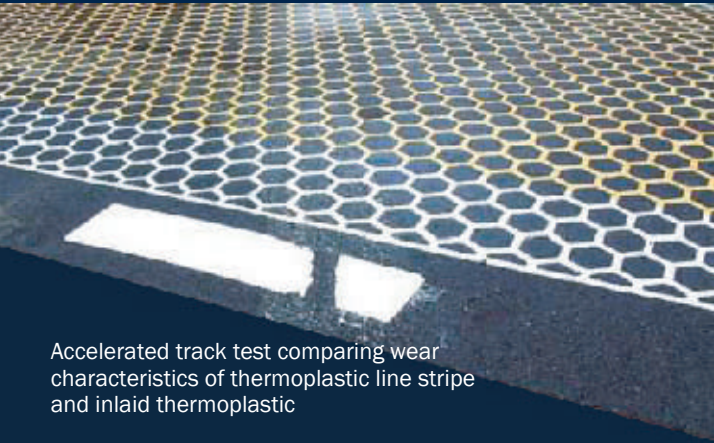

very SIMPLE

very fast INSTALLATION

- inlaid thermoplastic systems
- texturized asphalt
- custom logos for pavement
- engineering + design support

imprint heated asphalt

inset precut grids

heat-set the DuraTherm

## High Durability

Accelerated track test comparing wear characteristics of thermoplastic line stripe and inlaid thermoplastic

- fully ADA compliant
- "vibration free"
- good skid resistance
- no trip + fall hazard
- snowplow proof
- fast and simple installation
- variety of colors and patterns available
- high night reflectivity